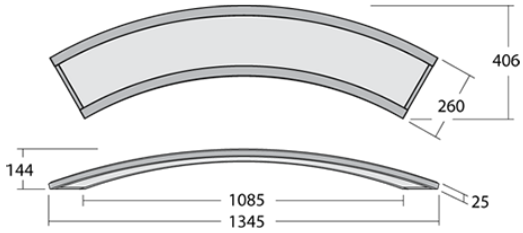

Unda

Unda is a lighting system combining two types of individual light fixtures, curved upwards and curved downwards. Combining these types, a wide range of three-dimensional configurations of different shapes may be arranged (circle, wave, etc.).

Frames are available in white, black or silver colour with a structured finish. Designed by renowned Dutch architect Rob van Beek.

Nominal Dimensions:
 Trim Options:
 Output:
 Circuit Wattage:
 Efficacy:
 Construction:
 IP Rating:
 Driver:

1345mm x 406mm x 144mm.
 White, Black or Aluminium.
 3300lm.
 60w.
 54.2 LL/CW.
 Aluminium.
 IP40.
 Electronic/DALI.

To specify choose one entry from each column below, e.g. "MC EMD 840 BK"

Name	Feature	Option	Emergency Option	Output (lm)	Colour Temp	Trim
UDU (Upward)			EM			WH (White)
UDD (Downward)			EMS (Self Test)			BK (Black)
			EMD (DALI)			AL (Aluminium)