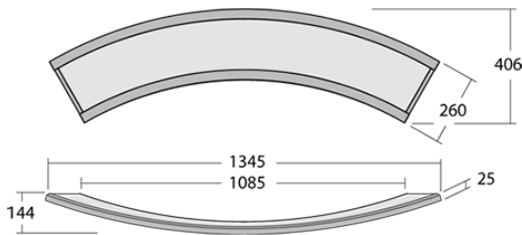

Unda

Unda is a lighting system combining two types of individual light fixtures, curved upwards and curved downwards. Combining these types, a wide range of three-dimensional configurations of different shapes may be arranged (circle, wave, etc.).

Frames are available in white, black or silver colour with a structured finish. Designed by renowned Dutch architect Rob van Beek.

Nominal Dimensions:
 Trim Options:
 Output:
 Circuit Wattage:
 Efficacy:
 Construction:
 IP Rating:
 Driver:

1345mm x 406mm x 144mm.
 White, Black or Aluminium.
 3300lm.
 60w.
 54.2 LL/CW.
 Aluminium.
 IP40.
 Electronic/DALI.

To specify choose one entry from each column below, e.g. "MC EMD 840 BK"

Name	Feature	Option	Emergency Option	Output (lm)	Colour Temp	Trim
UDU (Upward)			EM			WH (White)
UDD (Downward)			EMS (Self Test)			BK (Black)
			EMD (DALI)			AL (Aluminium)