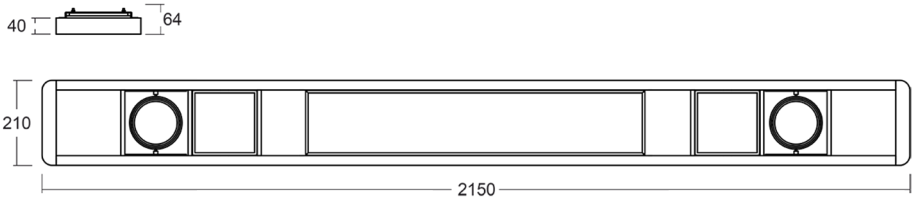

Dimensions:	2150mm x 200mm x 50mm.
Circuit Wattage:	2x 22.5w and 1x 19w.
Output 3000K:	2x 1200lm (Flood 830) or 2x 1800lm (Spot 830) and 1x 1350lm.
Output 4000K:	1x 1450lm.
Efficacy 3000K:	2x 53.3 (Flood) or 80 (Spot) and 1x 71 LL/CW.
Efficacy 4000K:	1x 76.3 LL/CW.
Construction:	Wood.
Trim Options:	n/a.
IP Rating:	IP20.
Driver:	Electronic/DALI.

To specify choose one entry from each column below, e.g. "WSTS SP 840 WD"

Name	Length (mm)	Option	Emergency Option	Output (lm)	Colour Temp	Trim
WSTS (Suspended)		SP (Spot) FL (Flood)	EM EMS (Self Test) EMD (DALI)		830 840	WD (Wood)