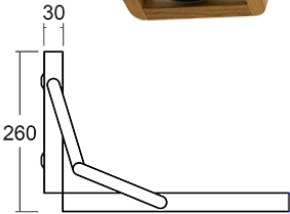

Woodstock Wall H and Wall V

Woodstock stylishly brings functional lighting into other types of interiors. Suitable for cafés, studios, restaurants, schools and residential spaces.

The product family consists of three basic luminaires design by renowned Czech designer Luka Križek.

Dimensions:
 Circuit Wattage:
 Output:
 Efficacy:
 Construction:
 Trim Options:
 IP Rating:
 Driver:

Wall H: 390 x 235 x 230mm or Wall V: 230 x 400 x 260mm.
 2x 22.5w.
 Flood: 2x 1200lm or Spot: 2x 1800lm.
 Flood: 2x 53.3 or Spot: 2x 80 LL/CW.
 Wood.
 n/a.
 IP20.
 Electronic/DALI.