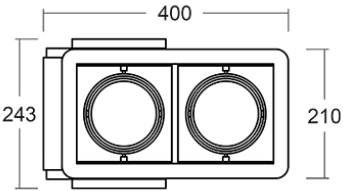

Dimensions:
 Circuit Wattage:
 Output:
 Efficacy:
 Construction:
 Trim Options:
 IP Rating:
 Driver:

Wall H: 390 x 235 x 230mm or Wall V: 230 x 400 x 260mm.
 2x 22.5w.
 Flood: 2x 1200lm or Spot: 2x 1800lm.
 Flood: 2x 53.3 or Spot: 2x 80 LL/CW.
 Wood.
 n/a.
 IP20.
 Electronic/DALI.

To specify choose one entry from each column below, e.g. "WSTWH SP 840 WD"

Name	Length (mm)	Option	Emergency Option	Output (lm)	Colour Temp	Trim
WSTWH (Wall H)		SP (Spot)	EM	830		WD (Wood)
WSTWV (Wall V)		FL (Flood)	EMS (Self Test) EMD (DALI)	840		