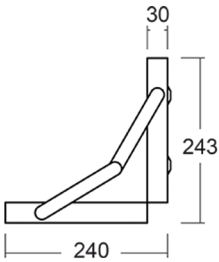

Dimensions:
 Circuit Wattage:
 Output:
 Efficacy:
 Construction:
 Trim Options:
 IP Rating:
 Driver:

Wall H: 390 x 235 x 230mm or Wall V: 230 x 400 x 260mm.
 2x 22.5w.
 Flood: 2x 1200lm or Spot: 2x 1800lm.
 Flood: 2x 53.3 or Spot: 2x 80 LL/CW.
 Wood.
 n/a.
 IP20.
 Electronic/DALI.

To specify choose one entry from each column below, e.g. "WSTWH SP 840 WD"

Name	Length (mm)	Option	Emergency Option	Output (lm)	Colour Temp	Trim
WSTWH (Wall H)		SP (Spot)	EM	830		WD (Wood)
WSTWV (Wall V)		FL (Flood)	EMS (Self Test) EMD (DALI)	840		