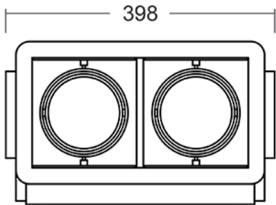

Dimensions:
 Circuit Wattage:
 Output:
 Efficacy:
 Construction:
 Trim Options:
 IP Rating:
 Driver:

Wall H: 390 x 235 x 230mm or Wall V: 230 x 400 x 260mm.
 2x 22.5w.
 Flood: 2x 1200lm or Spot: 2x 1800lm.
 Flood: 2x 53.3 or Spot: 2x 80 LL/CW.
 Wood.
 n/a.
 IP20.
 Electronic/DALI.

To specify choose one entry from each column below, e.g. "WSTWH SP 840 WD"

Name	Length (mm)	Option	Emergency Option	Output (lm)	Colour Temp	Trim
WSTWH (Wall H)		SP (Spot)	EM	830		WD (Wood)
WSTWV (Wall V)		FL (Flood)	EMS (Self Test) EMD (DALI)	840		