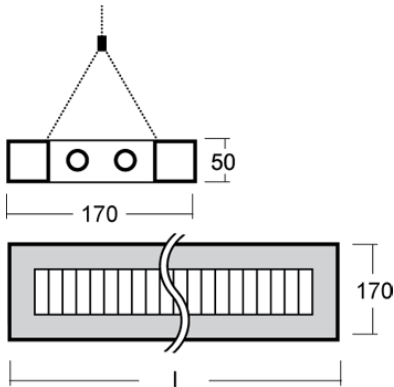

Zulu

The Zulu light fixtures utilise a polished parabolic louver to achieve a light efficiency close to 92%.

The Zulu is ideal for offices and public spaces and available in two sizes.

Dimensions:
Lamp Wattage:

Construction:
Trim Options:
IP Rating:
Driver:

1234mm or 1534mm x 170mm x 50mm.
1234: 2x 28w T16 or 2x 54w G5.
1534: 2x 35w T16, 2x 49w G5 or 2x 80w G5.
Aluminium.
Anodised Aluminium.
IP20.
Electronic/DALI.

To specify choose one entry from each column below, e.g. "ZU 1534 AN"

Name	Length (mm)	Option	Emergency Option	Output (lm)	Colour Temp	Trim
ZU (Zulu)	1235		EM			AN (Anodised)
	1534		EMS (Self Test)			
			EMD (DALI)			