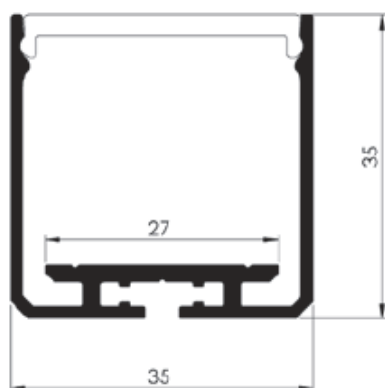

Plaster Profile Five

The Plaster Profile Five is a range of LED luminaires which feature an extremely shallow depth of 41mm, ideal for installation in areas with restricted ceiling voids.

The Plaster Profile Five features a high performance LED light source coupled with a diffuser designed to optimize light output.

Option 1

35mm Width, 35mm Depth (52.5mm with fixing plate & mounting bracket – including gypsum ceiling)

Available in 2m or 3m lengths

Available with Opal or Prismatic diffuser

Option 2

55mm Width, 41mm Depth (52.5mm with trim-less accessory & mounting bracket - including gypsum ceiling)

Available in 2m or 3m lengths

Available with Opal or Prismatic diffuser

Option 3

116mm Width, 41mm Depth (52.5mm with trim-less accessory & mounting bracket - including gypsum ceiling)

Available in 2m or 3m lengths