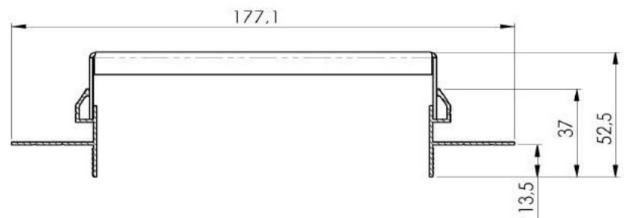

To specify choose one entry from each column below, e.g. "PR5-1 2 OP" (option columns may be omitted if not required)

Name	Option	Feature	Output (lm)	Finish
PR5-1 (Profile 5 Option 1)	2 (2m)	OP (Opal)	-	Alu (Aluminium)
	3 (3m)	PR (Prismatic)		
PR5-2 (Profile 5 Option 2)	2 (2m)	OP (Opal)		
	3 (3m)	PR (Prismatic)		
PR5-3 (Option 5 Option 3)	2 (2m)	PC		
	3 (3m)	(Polycarbonate)