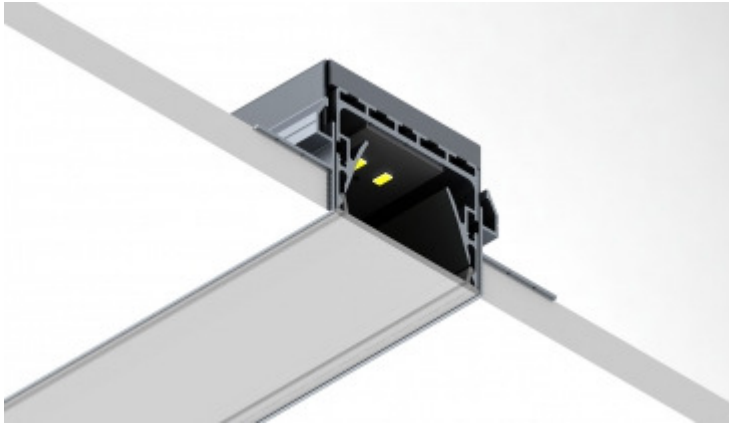

Plaster Profile Five

The Plaster Profile Five is a range of LED luminaires which feature an extremely shallow depth of 41mm, ideal for installation in areas with restricted ceiling voids.

The Plaster Profile Five features a high performance LED light source coupled with a diffuser designed to optimize light output.

Optionally the luminaires can be installed as pendants or surface with accessories sold separately.

Light Source:	LED
Colour Temp:	2700K
Lumens:	3060lm/M (Profile Option 1), 3240lm/M (Profile Option 2), 4890lm/M (Profile Option 3)
Construction:	Aluminium

Option 1

35mm Width, 35mm Depth (52.5mm with fixing plate & mounting bracket – including gypsum ceiling)

Available in 2m or 3m lengths

Available with Opal or Prismatic diffuser

Option 2

55mm Width, 41mm Depth (52.5mm with trim-less accessory & mounting bracket - including gypsum ceiling)

Available in 2m or 3m lengths

Available with Opal or Prismatic diffuser

Option 3

116mm Width, 41mm Depth (52.5mm with trim-less accessory & mounting bracket - including gypsum ceiling)

Available in 2m or 3m lengths