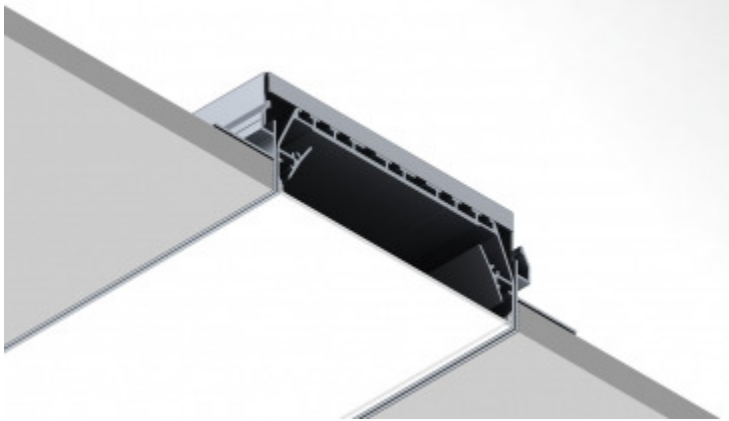

Plaster Profile Five

The Plaster Profile Five is a range of LED luminaires which feature an extremely shallow depth of 41mm, ideal for installation in areas with restricted ceiling voids.

The Plaster Profile Five features a high performance LED light source coupled with a diffuser designed to optimize light output.

Optionally the luminaires can be installed as pendants or surface with accessories sold separately.

Light Source:	LED
Colour Temp:	2700K
Lumens:	3060lm/M (Profile Option 1), 3240lm/M (Profile Option 2), 4890lm/M (Profile Option 3)
Construction:	Aluminium

Option 1

35mm Width, 35mm Depth (52.5mm with fixing plate & mounting bracket – including gypsum ceiling)

Available in 2m or 3m lengths

Available with Opal or Prismatic diffuser

Option 2

55mm Width, 41mm Depth (52.5mm with trim-less accessory & mounting bracket - including gypsum ceiling)

Available in 2m or 3m lengths

Available with Opal or Prismatic diffuser

Option 3

116mm Width, 41mm Depth (52.5mm with trim-less accessory & mounting bracket - including gypsum ceiling)

Available in 2m or 3m lengths