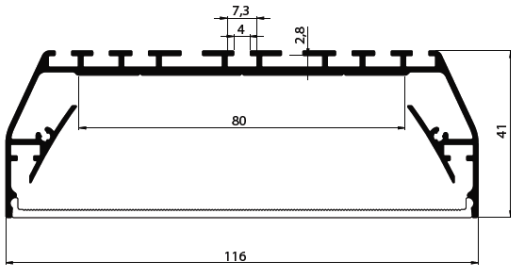

Option 1

35mm Width, 35mm Depth (52.5mm with fixing plate & mounting bracket – including gypsum ceiling)

Available in 2m or 3m lengths

Available with Opal or Prismatic diffuser

Option 2

55mm Width, 41mm Depth (52.5mm with trim-less accessory & mounting bracket - including gypsum ceiling)

Available in 2m or 3m lengths

Available with Opal or Prismatic diffuser

Option 3

116mm Width, 41mm Depth (52.5mm with trim-less accessory & mounting bracket - including gypsum ceiling)

Available in 2m or 3m lengths

Available with a Polycarbonate diffuser

To specify choose one entry from each column below, e.g. "PR5-1 2 OP" (option columns may be omitted if not required)

Name	Option	Feature	Output (lm)	Finish
PR5-1 (Profile 5 Option 1)	2 (2m)	OP (Opal)	-	Alu (Aluminium)
	3 (3m)	PR (Prismatic)		
PR5-2 (Profile 5 Option 2)	2 (2m)	OP (Opal)		
	3 (3m)	PR (Prismatic)		
PR5-3 (Option 5 Option 3)	2 (2m)	PC		
	3 (3m)	(Polycarbonate)		