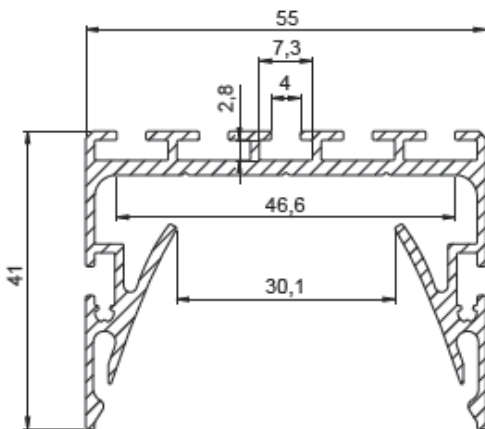

Plaster Profile Five

The Plaster Profile Five is a range of LED luminaires which feature an extremely shallow depth of 41mm, ideal for installation in areas with restricted ceiling voids.

The Plaster Profile Five features a high performance LED light source coupled with a diffuser designed to optimize light output.

Option 1

35mm Width, 35mm Depth (52.5mm with fixing plate & mounting bracket – including gypsum ceiling)

Available in 2m or 3m lengths

Available with Opal or Prismatic diffuser

Option 2

55mm Width, 41mm Depth (52.5mm with trim-less accessory & mounting bracket - including gypsum ceiling)

Available in 2m or 3m lengths

Available with Opal or Prismatic diffuser

Option 3

116mm Width, 41mm Depth (52.5mm with trim-less accessory & mounting bracket - including gypsum ceiling)

Available in 2m or 3m lengths