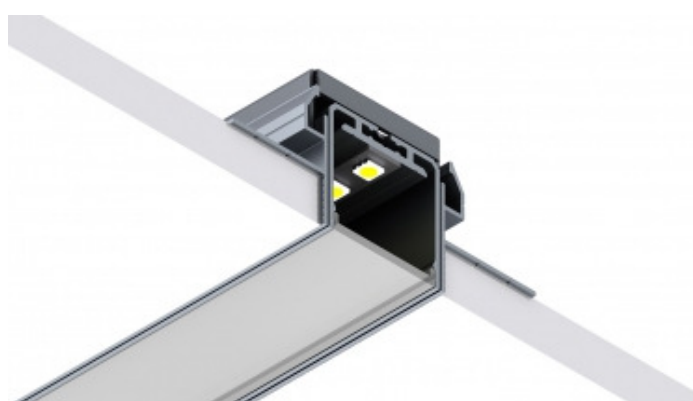

Plaster Profile Five

The Plaster Profile Five is a range of LED luminaires which feature an extremely shallow depth of 41mm, ideal for installation in areas with restricted ceiling voids.

The Plaster Profile Five features a high performance LED light source coupled with a diffuser designed to optimize light output.

Optionally the luminaires can be installed as pendants or surface with accessories sold separately.

Light Source:	LED
Colour Temp:	2700K
Lumens:	3060lm/M (Profile Option 1), 3240lm/M (Profile Option 2), 4890lm/M (Profile Option 3)
Construction:	Aluminium

Option 1

35mm Width, 35mm Depth (52.5mm with fixing plate & mounting bracket – including gypsum ceiling)

Available in 2m or 3m lengths

Available with Opal or Prismatic diffuser

Option 2

55mm Width, 41mm Depth (52.5mm with trim-less accessory & mounting bracket - including gypsum ceiling)

Available in 2m or 3m lengths

Available with Opal or Prismatic diffuser

Option 3

116mm Width, 41mm Depth (52.5mm with trim-less accessory & mounting bracket - including gypsum ceiling)

Available in 2m or 3m lengths