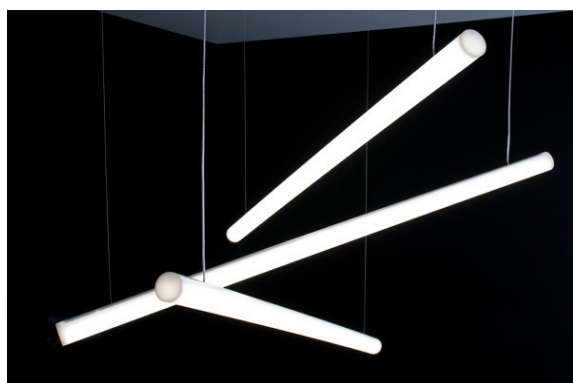

Saber

The Saber is a decorative LED luminaire with a stylish yet minimalist design. The Saber is designed to be suspended in order to create a decorative feature.

The Saber has a tubular design with 300° light distribution.

Optic: Frosted Acrylic.
Light Source: LED.
Colour Temp: 3000K, 4000K, 5500K.
Wattage: 14W, 21W, 28W.
Diameter: Ø38mm.
Length: 980mm (14W), 1485mm (21W), 1985mm (28W).

To specify choose one entry from each column below, e.g. "AL 19 DALI EM 34 WH" (option columns may be omitted if not required)

Name	Length	Option	Emergency Option	Wattage	Temp
SB (Saber)	980mm	DALI	-	14W	830
	1485mm	HF	-	21W	840
	1985mm			28W	855