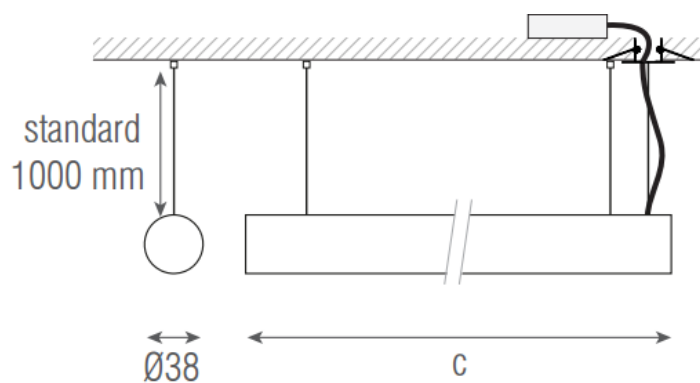

Saber

The Saber is a decorative LED luminaire with a stylish yet minimalist design. The Saber is designed to be suspended in order to create a decorative feature.

The Saber has a tubular design with 300° light distribution.

Optic: Frosted Acrylic.
Light Source: LED.
Colour Temp: 3000K, 4000K, 5500K.
Wattage: 14W, 21W, 28W.
Diameter: Ø38mm.
Length: 980mm (14W), 1485mm (21W), 1985mm (28W).

To specify choose one entry from each column below, e.g. "AL 19 DALI EM 34 WH" (option columns may be omitted if not required)

Name	Length	Option	Emergency Option	Wattage	Temp
SB (Saber)	980mm	DALI	-	14W	830
	1485mm	HF	-	21W	840
	1985mm			28W	855