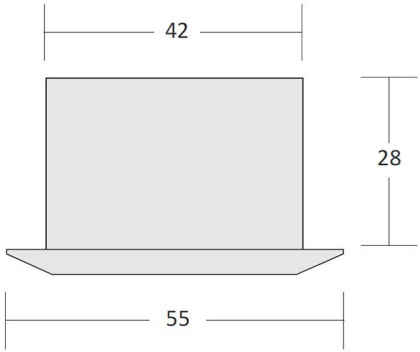

Pinspot

Discrete LED emergency lighting. 1.5-Watt high output LED delivering 148lm. DALI option available. The fitting is available with an anti-panic and escape route optics to suit any requirement.

Colour:
Output:
Circuit Wattage:
Construction:
IP Rating:
Driver:

White, Black.
148 lm.
1.5w
Polycarbonate
IP42
Electronic/DALI

To specify choose one entry from each column below, e.g. "PS RS ST AP WH" (option columns may be omitted if not required)

Name	Feature	Option	Emergency Option	Optic	Colour Temp	Finish
PS (Pinspot)	RS (Recessed)	-	ST (Self-test) EMD (DALI) E3	ES (Escape Route) AP (Anti-panic)		WH (White) BL (Black)